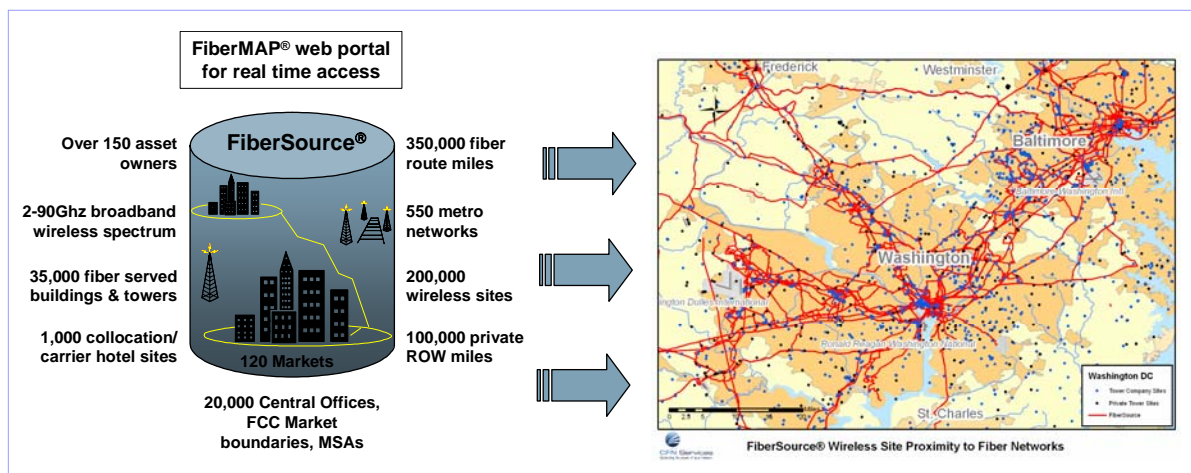

FIBERSOURCE®

CFN Services is a telecom infrastructure services company specializing in fiber and fixed wireless transport networks, data, and services ranging from optimized carrier backhaul and transport networks to private enterprise optical networks.

We created **FiberSource®**, the industry's best and most comprehensive telecom infrastructure knowledge-base with over 550 fiber networks across 120 markets nationwide.

The platform enables rapid identification and access to dark fiber, transport services, and telecom infrastructure for MAN and WAN transport networks. With fiber proximity data on more than 200,000 wireless sites, including 80,000 tower and rooftop collocation sites leased by the top 50 tower companies, FiberSource® also enables efficient wireless hub site planning, broadband deployment, and optimization.

FiberSource® is a powerful market planning and sales targeting platform with integrated business demographics on some 13 million US business locations, 15,000 high rise office, condo, and apartment buildings, and visibility into high density carrier switching and collocation facilities. It offers direct visibility into existing fiber served sites, fiber proximity to copper fed sites, details on the carrier(s) who serve each site, and for wireless sites, the mobile carriers who are collocated at each site and/or on each tower.